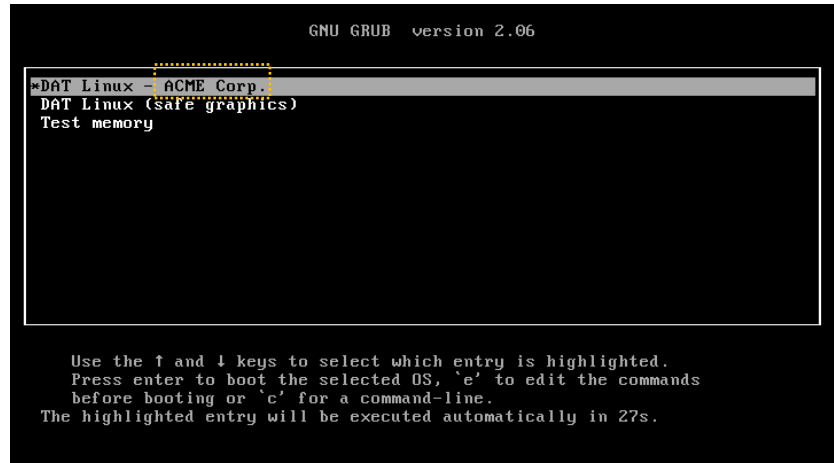

Customised ISO for private download

Name	Modified	Size
<a href="#">datlinux-1.0-acme-corp:lxde-desktop-amd64.iso</a>	2022-08-11	3.4 GB

Custom boot screen

Custom installer screen

Custom login screen

Custom splash screen